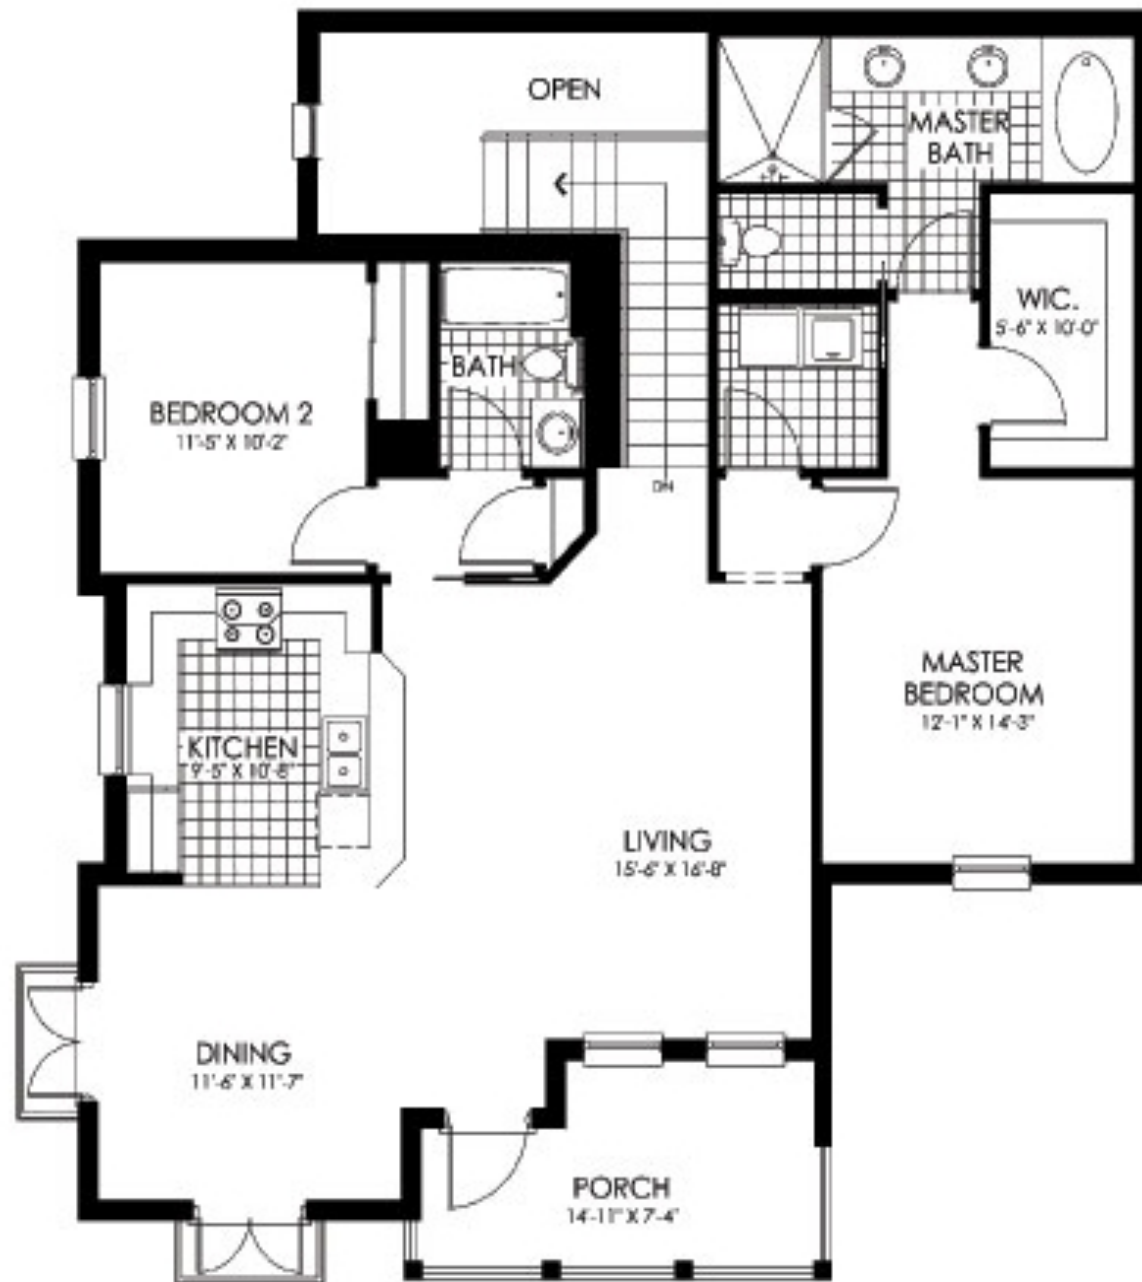

GROUND FLOOR

FLAT  
**SAN BENITO**

LIVING AREA: 1,501 SQ. FT.

SECOND FLOOR